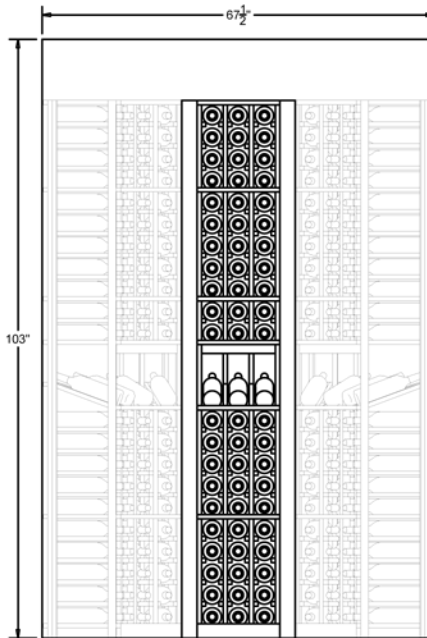

ELEVATION -A-

ELEVATION -B-

ELEVATION -C-

85 INDUSTRIAL PARK DRIVE
DOVER, NH 03820
P 603-285-0400 F 603-285-0420